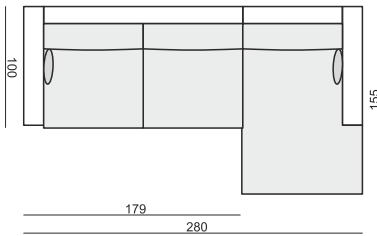

FOOTSTOOL

SET 1 RIGHT (or LEFT)

3 SEATER LEFT (or RIGHT) + CHAISELONGUE RIGHT (or LEFT)