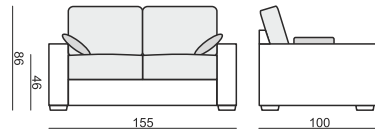

SITS
— *comfortable life*

home
& family

BOSTON

BOSTON

SITS reserves the right to change construction of products and components used due to improving durability of product and customer satisfaction without any further notice. Explicit ± 2 cm tolerance of all elements sizes.

www.sits.eu
MARCH 2013

ARMCHAIR

2 SEATER

2,5 SEATER

3 SEATER

3,5 SEATER

FOOTSTOOL

SET 1 RIGHT (or LEFT)