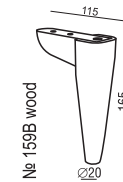

CHAISELONGUE