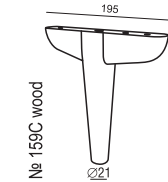

CORNER

EXAMPLE

with feet
no. 159 and no. 159A