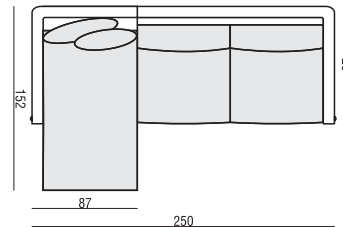

EXAMPLE 2

CHAISELONGUE ver.C LEFT (or RIGHT)
+ 2 SEATER ver.A RIGHT (or LEFT)

FEET

CHAISELONGUE RIGHT (or LEFT): 2x no 159b, 1x159, 2x159a
2 SEATER LEFT (or RIGHT): 1x no 159, 1x no 159a

SITS reserves the right to change construction of products and components used due to improving durability of product and customer satisfaction without any further notice. Explicit ±2 cm tolerance of all elements sizes.

UPHOLSTERY

FABRIC: FC - fix cover