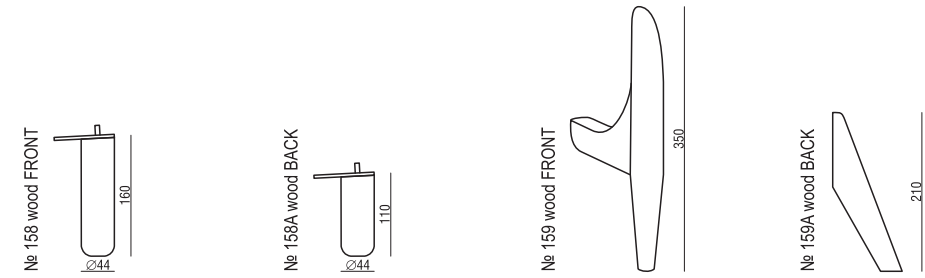

FEET

CHAISELONGUE

CORNER

EXAMPLE

with feet
no. 159 and no. 159A

2 SEATER ver. A

with feet
no. 158 and no. 158A

2 SEATER ver. A

Important! The width of the sofas depends on the legs. The difference is 5 cm overall dimensions.

STANDARD COMFORT

1. polyurethane foam/high resilient polyurethane foam
2. silicone balls
3. dynaflex - elastic fabric
4. solid wood and wood based elements
5. fabric
6. solid wood legs