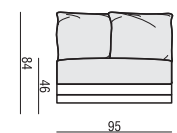

**ARMCHAIR**

**VERSION A**

**ARMCHAIR WIDE**

**ARMCHAIR WIDE LEFT (or RIGHT)**

**ARMCHAIR WIDE without ARMRESTS**

**2 SEATER**

**2 SEATER LEFT (or RIGHT)**

**2 SEATER without ARMRESTS**

**3 SEATER**

**3 SEATER LEFT (or RIGHT)**

**3 SEATER without ARMRESTS**

**VERSION C**

**ARMCHAIR WIDE**

**ARMCHAIR WIDE LEFT (or RIGHT)**

**ARMCHAIR WIDE without ARMRESTS**

**2 SEATER**

### 2 SEATER ver. A

**Important!** The width of the sofas depends on the legs. The difference is 5 cm overall dimensions.