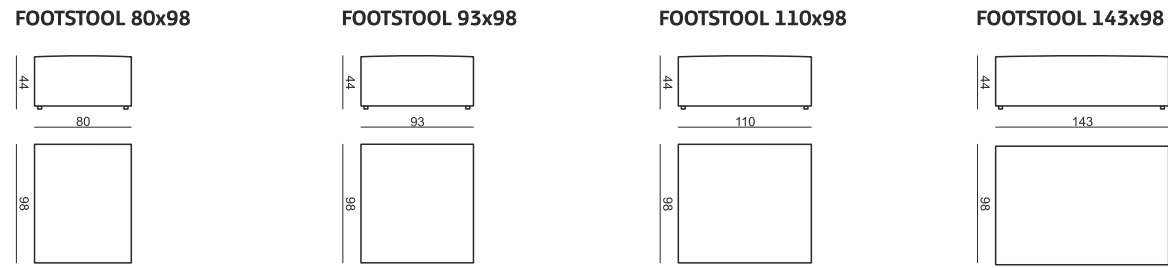

3 SEATER LEFT (or RIGHT)

3 SEATER without ARMRESTS

DIVAN LEFT (or RIGHT)

CHAISELONGUE with ARMREST RIGHT (or LEFT)

CHAISELONGUE without ARMREST

UNLIMITED POSSIBILITIES OF COMBINATIONS, BELOW EXAMPLE ARRANGEMENTS

SET 1
ELEMENT 93 LEFT + ELEMENT 93 RIGHT

SET 2
ELEMENT 93 LEFT + 2x ELEMENT 93 RIGHT

SET 3
ELEMENT 126 LEFT + ELEMENT 126 RIGHT
+ ELEMENT 93 RIGHT

SET 4
ELEMENT 126 LEFT + ELEMENT 126 RIGHT
+ ELEMENT 93 without ARMRESTS + ELEMENT 93 RIGHT