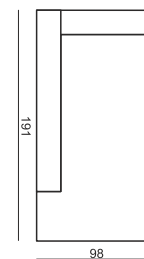

ELEMENT 80

ELEMENT 80 LEFT (or RIGHT) = CORNER 90°

ELEMENT 80 without ARMRETS

ELEMENT 93

ELEMENT 93 LEFT (or RIGHT)

ELEMENT 93 without ARMRETS

ELEMENT 126

ELEMENT 126 LEFT (or RIGHT)

ELEMENT 126 without ARMRESTS

2 SEATER

2 SEATER LEFT (or RIGHT)

2 SEATER without ARMRESTS

2,5 SEATER

2,5 SEATER LEFT (or RIGHT)

2,5 SEATER without ARMRESTS

3 SEATER

3 SEATER LEFT (or RIGHT)

3 SEATER without ARMRESTS

DIVAN LEFT (or RIGHT)

CHAISELONGUE with ARMREST RIGHT (or LEFT)

CHAISELONGUE without ARMREST

UNLIMITED POSSIBILITIES OF COMBINATIONS, BELOW EXAMPLE ARRANGEMENTS

SET 1
ELEMENT 93 LEFT + ELEMENT 93 RIGHT

SET 2
ELEMENT 93 LEFT + 2x ELEMENT 93 RIGHT

SET 3
ELEMENT 126 LEFT + ELEMENT 126 RIGHT
+ ELEMENT 93 RIGHT

SET 4
ELEMENT 126 LEFT + ELEMENT 126 RIGHT
+ ELEMENT 93 without ARMRESTS + ELEMENT 93 RIGHT