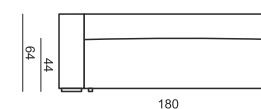

ELEMENT 80

ELEMENT 80 LEFT (or RIGHT) = CORNER 90°

ELEMENT 80 without ARMRETS

ELEMENT 93

ELEMENT 93 LEFT (or RIGHT)

ELEMENT 93 without ARMRETS

ELEMENT 126

ELEMENT 126 LEFT (or RIGHT)

ELEMENT 126 without ARMRESTS

2 SEATER

2 SEATER LEFT (or RIGHT)

2 SEATER without ARMRESTS

2,5 SEATER

2,5 SEATER LEFT (or RIGHT)

2,5 SEATER without ARMRESTS

3 SEATER

3 SEATER LEFT (or RIGHT)

3 SEATER without ARMRESTS

DIVAN LEFT (or RIGHT)

CHAISELONGUE with ARMREST RIGHT (or LEFT)

CHAISELONGUE without ARMREST

UNLIMITED POSSIBILITIES OF COMBINATIONS, BELOW EXAMPLE ARRANGEMENTS