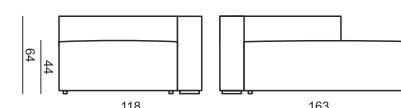

ELEMENT 80

ELEMENT 80 LEFT (or RIGHT) = CORNER 90°

ELEMENT 80 without ARMRETS

ELEMENT 93

ELEMENT 93 LEFT (or RIGHT)

ELEMENT 93 without ARMRETS

ELEMENT 126

ELEMENT 126 LEFT (or RIGHT)

ELEMENT 126 without ARMRESTS

2 SEATER

2 SEATER LEFT (or RIGHT)

2 SEATER without ARMRESTS

2,5 SEATER

2,5 SEATER LEFT (or RIGHT)

2,5 SEATER without ARMRESTS

3 SEATER

3 SEATER LEFT (or RIGHT)

3 SEATER without ARMRESTS

DIVAN LEFT (or RIGHT)

CHAISELONGUE with ARMREST RIGHT (or LEFT)

CHAISELONGUE without ARMREST

UNLIMITED POSSIBILITIES OF COMBINATIONS, BELOW EXAMPLE ARRANGEMENTS

SET 1
ELEMENT 93 LEFT + ELEMENT 93 RIGHT

SET 2
ELEMENT 93 LEFT + 2x ELEMENT 93 RIGHT

SET 3
ELEMENT 126 LEFT + ELEMENT 126 RIGHT
+ ELEMENT 93 RIGHT

SET 4
ELEMENT 126 LEFT + ELEMENT 126 RIGHT
+ ELEMENT 93 without ARMRESTS + ELEMENT 93 RIGHT