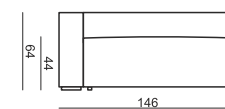

ELEMENT 80

ELEMENT 80 LEFT (or RIGHT) = CORNER 90°

ELEMENT 80 without ARMRETS

ELEMENT 93

ELEMENT 93 LEFT (or RIGHT)

ELEMENT 93 without ARMRETS

ELEMENT 126

ELEMENT 126 LEFT (or RIGHT)

ELEMENT 126 without ARMRESTS

2 SEATER

2 SEATER LEFT (or RIGHT)

2 SEATER without ARMRESTS

2,5 SEATER

2,5 SEATER LEFT (or RIGHT)

2,5 SEATER without ARMRESTS

3 SEATER