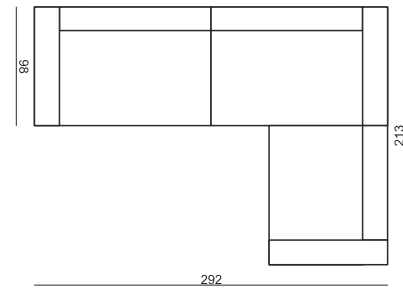

ELEMENT 80

ELEMENT 80 LEFT (or RIGHT) = CORNER 90°

ELEMENT 80 without ARMRETS

ELEMENT 93

ELEMENT 93 LEFT (or RIGHT)

ELEMENT 93 without ARMRETS

ELEMENT 126

ELEMENT 126 LEFT (or RIGHT)

3 SEATER LEFT (or RIGHT)

3 SEATER without ARMRESTS

DIVAN LEFT (or RIGHT)

CHAISELONGUE with ARMREST RIGHT (or LEFT)

CHAISELONGUE without ARMREST

UNLIMITED POSSIBILITIES OF COMBINATIONS, BELOW EXAMPLE ARRANGEMENTS

SET 1
ELEMENT 93 LEFT + ELEMENT 93 RIGHT

SET 2
ELEMENT 93 LEFT + 2x ELEMENT 93 RIGHT

SET 3
ELEMENT 126 LEFT + ELEMENT 126 RIGHT
+ ELEMENT 93 RIGHT

SET 4
ELEMENT 126 LEFT + ELEMENT 126 RIGHT
+ ELEMENT 93 without ARMRESTS + ELEMENT 93 RIGHT