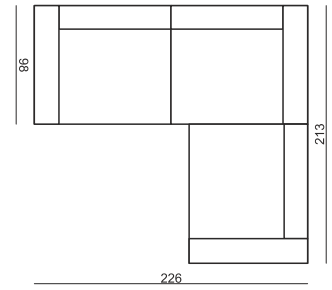

ELEMENT 80

ELEMENT 80 LEFT (or RIGHT) = CORNER 90°

ELEMENT 80 without ARMRETS

ELEMENT 93

ELEMENT 93 LEFT (or RIGHT)

ELEMENT 93 without ARMRETS

ELEMENT 126

ELEMENT 126 LEFT (or RIGHT)

3 SEATER LEFT (or RIGHT)

3 SEATER without ARMRESTS

DIVAN LEFT (or RIGHT)

CHAISELONGUE with ARMREST RIGHT (or LEFT)

CHAISELONGUE without ARMREST

UNLIMITED POSSIBILITIES OF COMBINATIONS, BELOW EXAMPLE ARRANGEMENTS

SET 1
ELEMENT 93 LEFT + ELEMENT 93 RIGHT

SET 2
ELEMENT 93 LEFT + 2x ELEMENT 93 RIGHT

SET 3
ELEMENT 126 LEFT + ELEMENT 126 RIGHT
+ ELEMENT 93 RIGHT

SET 4
ELEMENT 126 LEFT + ELEMENT 126 RIGHT
+ ELEMENT 93 without ARMRESTS + ELEMENT 93 RIGHT