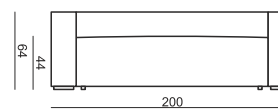

ELEMENT 80

ELEMENT 80 LEFT (or RIGHT) = CORNER 90°

ELEMENT 80 without ARMRETS

ELEMENT 93

ELEMENT 93 LEFT (or RIGHT)

ELEMENT 93 without ARMRETS

ELEMENT 126

ELEMENT 126 LEFT (or RIGHT)

ELEMENT 126 without ARMRESTS

2 SEATER

2 SEATER LEFT (or RIGHT)

2 SEATER without ARMRESTS

2,5 SEATER

2,5 SEATER LEFT (or RIGHT)

2,5 SEATER without ARMRESTS

3 SEATER

3 SEATER LEFT (or RIGHT)

3 SEATER without ARMRESTS

DIVAN LEFT (or RIGHT)

CHAISELONGUE with ARMREST RIGHT (or LEFT)

CHAISELONGUE without ARMREST

UNLIMITED POSSIBILITIES OF COMBINATIONS, BELOW EXAMPLE ARRANGEMENTS