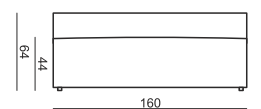

ELEMENT 80

ELEMENT 80 LEFT (or RIGHT) = CORNER 90°

ELEMENT 80 without ARMRETS

ELEMENT 93

ELEMENT 93 LEFT (or RIGHT)

ELEMENT 93 without ARMRETS

ELEMENT 126

ELEMENT 126 LEFT (or RIGHT)

ELEMENT 126 without ARMRESTS

2 SEATER

2 SEATER LEFT (or RIGHT)

2 SEATER without ARMRESTS

2,5 SEATER

2,5 SEATER LEFT (or RIGHT)

2,5 SEATER without ARMRESTS

3 SEATER

3 SEATER LEFT (or RIGHT)

3 SEATER without ARMRESTS

DIVAN LEFT (or RIGHT)

CHAISELONGUE with ARMREST RIGHT (or LEFT)

CHAISELONGUE without ARMREST

UNLIMITED POSSIBILITIES OF COMBINATIONS, BELOW EXAMPLE ARRANGEMENTS