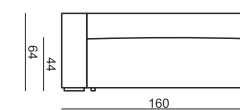

ELEMENT 80

ELEMENT 80 LEFT (or RIGHT) = CORNER 90°

ELEMENT 80 without ARMRETS

ELEMENT 93

ELEMENT 93 LEFT (or RIGHT)

ELEMENT 93 without ARMRETS

ELEMENT 126

ELEMENT 126 LEFT (or RIGHT)

ELEMENT 126 without ARMRESTS

2 SEATER

2 SEATER LEFT (or RIGHT)

2 SEATER without ARMRESTS

2,5 SEATER

2,5 SEATER LEFT (or RIGHT)

2,5 SEATER without ARMRESTS

3 SEATER