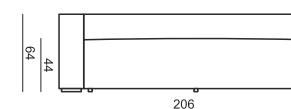

ELEMENT 80

ELEMENT 80 LEFT (or RIGHT) = CORNER 90°

ELEMENT 80 without ARMRETS

ELEMENT 93

ELEMENT 93 LEFT (or RIGHT)

ELEMENT 93 without ARMRETS

ELEMENT 126

ELEMENT 126 LEFT (or RIGHT)

ELEMENT 126 without ARMRESTS

2 SEATER

2 SEATER LEFT (or RIGHT)

2 SEATER without ARMRESTS

2,5 SEATER

2,5 SEATER LEFT (or RIGHT)

2,5 SEATER without ARMRESTS

3 SEATER

3 SEATER LEFT (or RIGHT)

3 SEATER without ARMRESTS

DIVAN LEFT (or RIGHT)

CHAISELONGUE with ARMREST RIGHT (or LEFT)

CHAISELONGUE without ARMREST

UNLIMITED POSSIBILITIES OF COMBINATIONS, BELOW EXAMPLE ARRANGEMENTS