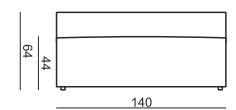

ELEMENT 80

ELEMENT 80 LEFT (or RIGHT) = CORNER 90°

ELEMENT 80 without ARMRETS

ELEMENT 93

ELEMENT 93 LEFT (or RIGHT)

ELEMENT 93 without ARMRETS

ELEMENT 126

ELEMENT 126 LEFT (or RIGHT)

ELEMENT 126 without ARMRESTS

2 SEATER

2 SEATER LEFT (or RIGHT)

2 SEATER without ARMRESTS

2,5 SEATER

2,5 SEATER LEFT (or RIGHT)

2,5 SEATER without ARMRESTS

3 SEATER

3 SEATER LEFT (or RIGHT)

3 SEATER without ARMRESTS

DIVAN LEFT (or RIGHT)

CHAISELONGUE with ARMREST RIGHT (or LEFT)

CHAISELONGUE without ARMREST

UNLIMITED POSSIBILITIES OF COMBINATIONS, BELOW EXAMPLE ARRANGEMENTS