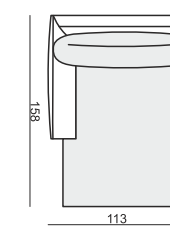

2 SEATER without ARMRESTS

3 SEATER

3 SEATER LEFT (or RIGHT)

3 SEATER without ARMRESTS

CHAISELONGUE LEFT (or RIGHT)

CHAISELONGUE WIDE LEFT (or RIGHT)

DIVAN LEFT (or RIGHT)

COZY CORNER LEFT (or RIGHT)

CORNER 90° No.1

CORNER 90° No.2

FOOTSTOOL

HEADREST L-77

HEADREST L-62

STELLA

Drawings show dimensions for standard comfort.
Elements in lux comfort are around 3 cm higher.

www.sits.eu
DECEMBER 2015

SET 1 LEFT (or RIGHT)
CHAISELONGUE LEFT (or RIGHT) + 2 SEATER RIGHT (or LEFT)

SET 2 LEFT (or RIGHT)
CHAISELONGUE WIDE LEFT (or RIGHT) + 3 SEATER RIGHT (or LEFT)

SET 3 LEFT (or RIGHT)
DIVAN LEFT (or RIGHT) + 2 SEATER RIGHT (or LEFT)