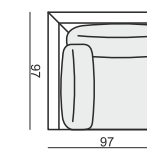

2 SEATER without ARMRESTS

3 SEATER

3 SEATER LEFT (or RIGHT)

3 SEATER without ARMRESTS

CHAISELONGUE LEFT (or RIGHT)

CHAISELONGUE WIDE LEFT (or RIGHT)

DIVAN LEFT (or RIGHT)

COZY CORNER LEFT (or RIGHT)

CORNER 90° No.1

CORNER 90° No.2

FOOTSTOOL

HEADREST L-77

HEADREST L-62

STELLA

Drawings show dimensions for standard comfort.
Elements in lux comfort are around 3 cm higher.

www.sits.eu
DECEMBER 2015

SET 1 LEFT (or RIGHT)
CHAISELONGUE LEFT (or RIGHT) + 2 SEATER RIGHT (or LEFT)

SET 2 LEFT (or RIGHT)
CHAISELONGUE WIDE LEFT (or RIGHT) + 3 SEATER RIGHT (or LEFT)

SET 3 LEFT (or RIGHT)
DIVAN LEFT (or RIGHT) + 2 SEATER RIGHT (or LEFT)