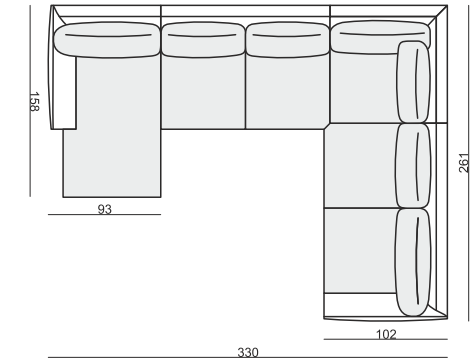

SET 4 LEFT (or RIGHT)
DIVAN LEFT (or RIGHT) + 3 SEATER RIGHT (or LEFT)

SET 5 LEFT (or RIGHT)
COZY CORNER LEFT (or RIGHT) + 3 SEATER RIGHT (or LEFT)

SET 6
DIVAN LEFT + 2 SEATER without ARMRESTS + DIVAN RIGHT

SET 7 LEFT (or RIGHT)
DIVAN LEFT (or RIGHT) + 2 SEATER without ARMRESTS + CHAISELONGUE RIGHT (or LEFT)

SET 8 LEFT (or RIGHT)
2 SEATER LEFT (or RIGHT) + CORNER 90° No.1 + 3 SEATER RIGHT (or LEFT)

SITS reserves the right to change construction of products and components used due to improving durability of product and customer satisfaction without any further notice.
Explicit ±2 cm tolerance of all elements sizes.

SET 9 LEFT (or RIGHT)
2 SEATER LEFT (or RIGHT) + CORNER 90° No.2 + 3 SEATER RIGHT (or LEFT)

SET 10 LEFT (or RIGHT)
CHAISELONGUE LEFT (or RIGHT) + 2 SEATER without ARMRESTS + CORNER 90° No.1 + 2 SEATER RIGHT (or LEFT)