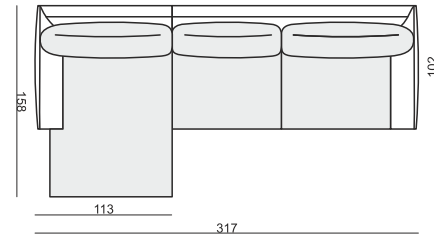

CORNER 90° No.1

CORNER 90° No.2

FOOTSTOOL

HEADREST L-77

HEADREST L-62

STELLA

Drawings show dimensions for standard comfort.
Elements in lux comfort are around 3 cm higher.

www.sits.eu
DECEMBER 2015

SET 1 LEFT (or RIGHT)
CHAISELONGUE LEFT (or RIGHT) + 2 SEATER RIGHT (or LEFT)

SET 2 LEFT (or RIGHT)
CHAISELONGUE WIDE LEFT (or RIGHT) + 3 SEATER RIGHT (or LEFT)

SET 3 LEFT (or RIGHT)
DIVAN LEFT (or RIGHT) + 2 SEATER RIGHT (or LEFT)