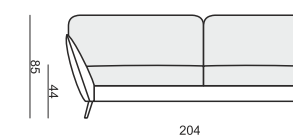

ARMCHAIR

ARMCHAIR LEFT (or RIGHT)

ARMCHAIR without ARMRESTS

ARMCHAIR WIDE

ARMCHAIR WIDE LEFT (or RIGHT)

ARMCHAIR WIDE without ARMRESTS

2 SEATER

2 SEATER LEFT (or RIGHT)

2 SEATER without ARMRESTS

3 SEATER

3 SEATER LEFT (or RIGHT)

3 SEATER without ARMRESTS

CHAISELONGUE LEFT (or RIGHT)

CHAISELONGUE WIDE LEFT (or RIGHT)

DIVAN LEFT (or RIGHT)

COZY CORNER LEFT (or RIGHT)

CORNER 90° No.1

CORNER 90° No.2

FOOTSTOOL

HEADREST L-77

HEADREST L-62

STELLA

Drawings show dimensions for standard comfort.
Elements in lux comfort are around 3 cm higher.

www.sits.eu
DECEMBER 2015

SET 1 LEFT (or RIGHT)
CHAISELONGUE LEFT (or RIGHT) + 2 SEATER RIGHT (or LEFT)

SET 2 LEFT (or RIGHT)
CHAISELONGUE WIDE LEFT (or RIGHT) + 3 SEATER RIGHT (or LEFT)

SET 3 LEFT (or RIGHT)
DIVAN LEFT (or RIGHT) + 2 SEATER RIGHT (or LEFT)