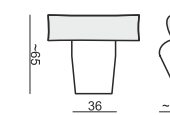

2 SEATER without ARMRESTS

3 SEATER

3 SEATER LEFT (or RIGHT)

3 SEATER without ARMRESTS

CHAISELONGUE LEFT (or RIGHT)

CHAISELONGUE WIDE LEFT (or RIGHT)

DIVAN LEFT (or RIGHT)

COZY CORNER LEFT (or RIGHT)

CORNER 90° No.1

CORNER 90° No.2

FOOTSTOOL

HEADREST L-77

HEADREST L-62

STELLA

Drawings show dimensions for standard comfort.
Elements in lux comfort are around 3 cm higher.

www.sits.eu
DECEMBER 2015

SET 1 LEFT (or RIGHT)
CHAISELONGUE LEFT (or RIGHT) + 2 SEATER RIGHT (or LEFT)

SET 2 LEFT (or RIGHT)
CHAISELONGUE WIDE LEFT (or RIGHT) + 3 SEATER RIGHT (or LEFT)

SET 3 LEFT (or RIGHT)
DIVAN LEFT (or RIGHT) + 2 SEATER RIGHT (or LEFT)