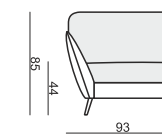

ARMCHAIR

ARMCHAIR LEFT (or RIGHT)

ARMCHAIR without ARMRESTS

ARMCHAIR WIDE

ARMCHAIR WIDE LEFT (or RIGHT)

ARMCHAIR WIDE without ARMRESTS

2 SEATER

2 SEATER LEFT (or RIGHT)

2 SEATER without ARMRESTS

3 SEATER

3 SEATER LEFT (or RIGHT)

3 SEATER without ARMRESTS

CHAISELONGUE LEFT (or RIGHT)

CHAISELONGUE WIDE LEFT (or RIGHT)

DIVAN LEFT (or RIGHT)

COZY CORNER LEFT (or RIGHT)

CORNER 90° No.1

CORNER 90° No.2

FOOTSTOOL

HEADREST L-77

HEADREST L-62

STELLA

Drawings show dimensions for standard comfort.
Elements in lux comfort are around 3 cm higher.

www.sits.eu
DECEMBER 2015

SET 1 LEFT (or RIGHT)
CHAISELONGUE LEFT (or RIGHT) + 2 SEATER RIGHT (or LEFT)

SET 2 LEFT (or RIGHT)
CHAISELONGUE WIDE LEFT (or RIGHT) + 3 SEATER RIGHT (or LEFT)

SET 3 LEFT (or RIGHT)
DIVAN LEFT (or RIGHT) + 2 SEATER RIGHT (or LEFT)