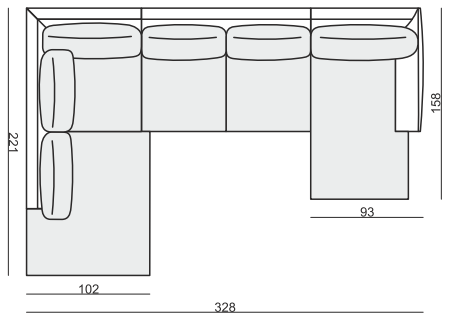

CORNER 90° No.1

CORNER 90° No.2

FOOTSTOOL

HEADREST L-77

HEADREST L-62

STELLA

Drawings show dimensions for standard comfort.
Elements in lux comfort are around 3 cm higher.

www.sits.eu
DECEMBER 2015

SET 1 LEFT (or RIGHT)
CHAISELONGUE LEFT (or RIGHT) + 2 SEATER RIGHT (or LEFT)

SET 2 LEFT (or RIGHT)
CHAISELONGUE WIDE LEFT (or RIGHT) + 3 SEATER RIGHT (or LEFT)

SET 3 LEFT (or RIGHT)
DIVAN LEFT (or RIGHT) + 2 SEATER RIGHT (or LEFT)

SET 4 LEFT (or RIGHT)
DIVAN LEFT (or RIGHT) + 3 SEATER RIGHT (or LEFT)

SET 5 LEFT (or RIGHT)
COZY CORNER LEFT (or RIGHT) + 3 SEATER RIGHT (or LEFT)

SET 6
DIVAN LEFT + 2 SEATER without ARMRESTS + DIVAN RIGHT

SET 7 LEFT (or RIGHT)
DIVAN LEFT (or RIGHT) + 2 SEATER without ARMRESTS + CHAISELONGUE RIGHT (or LEFT)

SET 8 LEFT (or RIGHT)
2 SEATER LEFT (or RIGHT) + CORNER 90° No.1 + 3 SEATER RIGHT (or LEFT)

SITS reserves the right to change construction of products and components used due to improving durability of product and customer satisfaction without any further notice.
Explicit ±2 cm tolerance of all elements sizes.