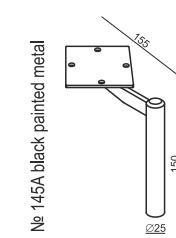

FEET

STANDARD COMFORT

LUX COMFORT