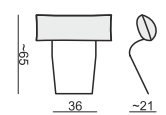

CORNER 90° No.1

CORNER 90° No.2

FOOTSTOOL

HEADREST L-77

HEADREST L-62

STELLA

Drawings show dimensions for standard comfort.
Elements in lux comfort are around 3 cm higher.

www.sits.eu
DECEMBER 2015

SET 1 LEFT (or RIGHT)
CHAISELONGUE LEFT (or RIGHT) + 2 SEATER RIGHT (or LEFT)

SET 2 LEFT (or RIGHT)
CHAISELONGUE WIDE LEFT (or RIGHT) + 3 SEATER RIGHT (or LEFT)

SET 3 LEFT (or RIGHT)
DIVAN LEFT (or RIGHT) + 2 SEATER RIGHT (or LEFT)