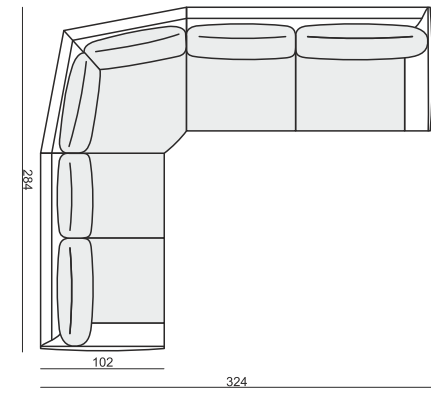

CORNER 90° No.1

CORNER 90° No.2

FOOTSTOOL

HEADREST L-77

HEADREST L-62

STELLA

Drawings show dimensions for standard comfort.
Elements in lux comfort are around 3 cm higher.

www.sits.eu
DECEMBER 2015

SET 4 LEFT (or RIGHT)
DIVAN LEFT (or RIGHT) + 3 SEATER RIGHT (or LEFT)

SET 5 LEFT (or RIGHT)
COZY CORNER LEFT (or RIGHT) + 3 SEATER RIGHT (or LEFT)

SET 6
DIVAN LEFT + 2 SEATER without ARMRESTS + DIVAN RIGHT

SET 7 LEFT (or RIGHT)
DIVAN LEFT (or RIGHT) + 2 SEATER without ARMRESTS + CHAISELONGUE RIGHT (or LEFT)

SET 8 LEFT (or RIGHT)
2 SEATER LEFT (or RIGHT) + CORNER 90° No.1 + 3 SEATER RIGHT (or LEFT)

SITS reserves the right to change construction of products and components used due to improving durability of product and customer satisfaction without any further notice.
Explicit ±2 cm tolerance of all elements sizes.

SET 9 LEFT (or RIGHT)
2 SEATER LEFT (or RIGHT) + CORNER 90° No.2 + 3 SEATER RIGHT (or LEFT)

SET 10 LEFT (or RIGHT)
CHAISELONGUE LEFT (or RIGHT) + 2 SEATER without ARMRESTS + CORNER 90° No.1 + 2 SEATER RIGHT (or LEFT)