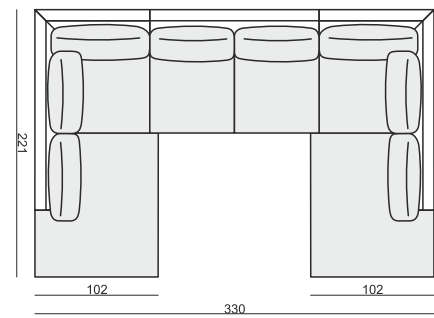

CORNER 90° No.1

CORNER 90° No.2

FOOTSTOOL

HEADREST L-77

HEADREST L-62

STELLA

Drawings show dimensions for standard comfort.
Elements in lux comfort are around 3 cm higher.

www.sits.eu
DECEMBER 2015

SET 1 LEFT (or RIGHT)
CHAISELONGUE LEFT (or RIGHT) + 2 SEATER RIGHT (or LEFT)

SET 2 LEFT (or RIGHT)
CHAISELONGUE WIDE LEFT (or RIGHT) + 3 SEATER RIGHT (or LEFT)

SET 3 LEFT (or RIGHT)
DIVAN LEFT (or RIGHT) + 2 SEATER RIGHT (or LEFT)

SET 4 LEFT (or RIGHT)
DIVAN LEFT (or RIGHT) + 3 SEATER RIGHT (or LEFT)

SET 5 LEFT (or RIGHT)
COZY CORNER LEFT (or RIGHT) + 3 SEATER RIGHT (or LEFT)

SET 6
DIVAN LEFT + 2 SEATER without ARMRESTS + DIVAN RIGHT