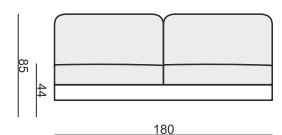

2 SEATER without ARMRESTS

3 SEATER

3 SEATER LEFT (or RIGHT)

3 SEATER without ARMRESTS

CHAISELONGUE LEFT (or RIGHT)

CHAISELONGUE WIDE LEFT (or RIGHT)

DIVAN LEFT (or RIGHT)

COZY CORNER LEFT (or RIGHT)

CORNER 90° No.1

CORNER 90° No.2

FOOTSTOOL

HEADREST L-77

HEADREST L-62

STELLA

Drawings show dimensions for standard comfort.
Elements in lux comfort are around 3 cm higher.

www.sits.eu
DECEMBER 2015

SET 1 LEFT (or RIGHT)
CHAISELONGUE LEFT (or RIGHT) + 2 SEATER RIGHT (or LEFT)

SET 2 LEFT (or RIGHT)
CHAISELONGUE WIDE LEFT (or RIGHT) + 3 SEATER RIGHT (or LEFT)

SET 3 LEFT (or RIGHT)
DIVAN LEFT (or RIGHT) + 2 SEATER RIGHT (or LEFT)