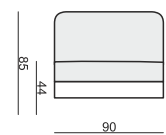

ARMCHAIR

ARMCHAIR LEFT (or RIGHT)

ARMCHAIR without ARMRESTS

ARMCHAIR WIDE

ARMCHAIR WIDE LEFT (or RIGHT)

ARMCHAIR WIDE without ARMRESTS

2 SEATER

2 SEATER LEFT (or RIGHT)

2 SEATER without ARMRESTS

3 SEATER

3 SEATER LEFT (or RIGHT)

3 SEATER without ARMRESTS

CHAISELONGUE LEFT (or RIGHT)

CHAISELONGUE WIDE LEFT (or RIGHT)

DIVAN LEFT (or RIGHT)

COZY CORNER LEFT (or RIGHT)

CORNER 90° No.1

CORNER 90° No.2

FOOTSTOOL

HEADREST L-77

HEADREST L-62

STELLA

Drawings show dimensions for standard comfort.
Elements in lux comfort are around 3 cm higher.

www.sits.eu
DECEMBER 2015