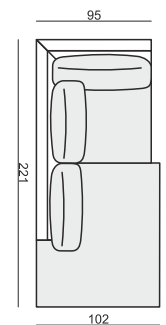

2 SEATER without ARMRESTS

3 SEATER

3 SEATER LEFT (or RIGHT)

3 SEATER without ARMRESTS

CHAISELONGUE LEFT (or RIGHT)

CHAISELONGUE WIDE LEFT (or RIGHT)

DIVAN LEFT (or RIGHT)

COZY CORNER LEFT (or RIGHT)

CORNER 90° No.1

CORNER 90° No.2

FOOTSTOOL

HEADREST L-77

HEADREST L-62

STELLA

Drawings show dimensions for standard comfort.
Elements in lux comfort are around 3 cm higher.

www.sits.eu
DECEMBER 2015

SET 1 LEFT (or RIGHT)
CHAISELONGUE LEFT (or RIGHT) + 2 SEATER RIGHT (or LEFT)

SET 2 LEFT (or RIGHT)
CHAISELONGUE WIDE LEFT (or RIGHT) + 3 SEATER RIGHT (or LEFT)

SET 3 LEFT (or RIGHT)
DIVAN LEFT (or RIGHT) + 2 SEATER RIGHT (or LEFT)