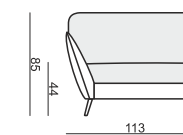

ARMCHAIR

ARMCHAIR LEFT (or RIGHT)

ARMCHAIR without ARMRESTS

ARMCHAIR WIDE

ARMCHAIR WIDE LEFT (or RIGHT)

ARMCHAIR WIDE without ARMRESTS

2 SEATER

2 SEATER LEFT (or RIGHT)

2 SEATER without ARMRESTS

3 SEATER

3 SEATER LEFT (or RIGHT)

3 SEATER without ARMRESTS

CHAISELONGUE LEFT (or RIGHT)

CHAISELONGUE WIDE LEFT (or RIGHT)

DIVAN LEFT (or RIGHT)

COZY CORNER LEFT (or RIGHT)

CORNER 90° No.1

CORNER 90° No.2

FOOTSTOOL

HEADREST L-77

HEADREST L-62

STELLA

Drawings show dimensions for standard comfort.
Elements in lux comfort are around 3 cm higher.

www.sits.eu
DECEMBER 2015

SET 1 LEFT (or RIGHT)
CHAISELONGUE LEFT (or RIGHT) + 2 SEATER RIGHT (or LEFT)

SET 2 LEFT (or RIGHT)
CHAISELONGUE WIDE LEFT (or RIGHT) + 3 SEATER RIGHT (or LEFT)

SET 3 LEFT (or RIGHT)
DIVAN LEFT (or RIGHT) + 2 SEATER RIGHT (or LEFT)