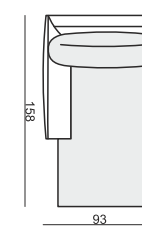

2 SEATER without ARMRESTS

3 SEATER

3 SEATER LEFT (or RIGHT)

3 SEATER without ARMRESTS

CHAISELONGUE LEFT (or RIGHT)

CHAISELONGUE WIDE LEFT (or RIGHT)

DIVAN LEFT (or RIGHT)

COZY CORNER LEFT (or RIGHT)

CORNER 90° No.1

CORNER 90° No.2

FOOTSTOOL

HEADREST L-77

HEADREST L-62

STELLA

Drawings show dimensions for standard comfort.
Elements in lux comfort are around 3 cm higher.

www.sits.eu
DECEMBER 2015

SET 1 LEFT (or RIGHT)
CHAISELONGUE LEFT (or RIGHT) + 2 SEATER RIGHT (or LEFT)

SET 2 LEFT (or RIGHT)
CHAISELONGUE WIDE LEFT (or RIGHT) + 3 SEATER RIGHT (or LEFT)

SET 3 LEFT (or RIGHT)
DIVAN LEFT (or RIGHT) + 2 SEATER RIGHT (or LEFT)