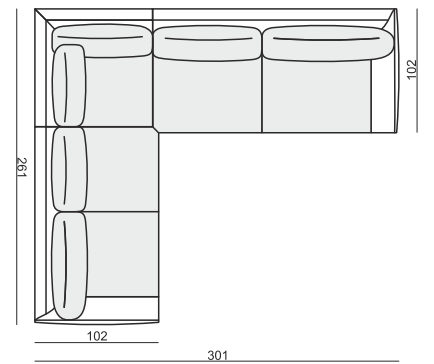

CORNER 90° No.1

CORNER 90° No.2

FOOTSTOOL

HEADREST L-77

HEADREST L-62

STELLA

Drawings show dimensions for standard comfort.
Elements in lux comfort are around 3 cm higher.

www.sits.eu
DECEMBER 2015

SET 1 LEFT (or RIGHT)
CHAISELONGUE LEFT (or RIGHT) + 2 SEATER RIGHT (or LEFT)

SET 2 LEFT (or RIGHT)
CHAISELONGUE WIDE LEFT (or RIGHT) + 3 SEATER RIGHT (or LEFT)

SET 3 LEFT (or RIGHT)
DIVAN LEFT (or RIGHT) + 2 SEATER RIGHT (or LEFT)

SET 4 LEFT (or RIGHT)
DIVAN LEFT (or RIGHT) + 3 SEATER RIGHT (or LEFT)

SET 5 LEFT (or RIGHT)
COZY CORNER LEFT (or RIGHT) + 3 SEATER RIGHT (or LEFT)

SET 6
DIVAN LEFT + 2 SEATER without ARMRESTS + DIVAN RIGHT

SET 7 LEFT (or RIGHT)
DIVAN LEFT (or RIGHT) + 2 SEATER without ARMRESTS + CHAISELONGUE RIGHT (or LEFT)

SET 8 LEFT (or RIGHT)
2 SEATER LEFT (or RIGHT) + CORNER 90° No.1 + 3 SEATER RIGHT (or LEFT)

SITS reserves the right to change construction of products and components used due to improving durability of product and customer satisfaction without any further notice.
Explicit ±2 cm tolerance of all elements sizes.