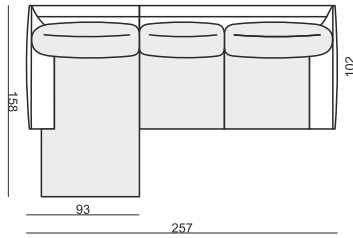

CORNER 90° No.1

CORNER 90° No.2

FOOTSTOOL

HEADREST L-77

HEADREST L-62

STELLA

Drawings show dimensions for standard comfort.
Elements in lux comfort are around 3 cm higher.

www.sits.eu
DECEMBER 2015

SET 1 LEFT (or RIGHT)
CHAISELONGUE LEFT (or RIGHT) + 2 SEATER RIGHT (or LEFT)

SET 2 LEFT (or RIGHT)
CHAISELONGUE WIDE LEFT (or RIGHT) + 3 SEATER RIGHT (or LEFT)

SET 3 LEFT (or RIGHT)
DIVAN LEFT (or RIGHT) + 2 SEATER RIGHT (or LEFT)

SET 4 LEFT (or RIGHT)
DIVAN LEFT (or RIGHT) + 3 SEATER RIGHT (or LEFT)

SET 5 LEFT (or RIGHT)
COZY CORNER LEFT (or RIGHT) + 3 SEATER RIGHT (or LEFT)

SET 6
DIVAN LEFT + 2 SEATER without ARMRESTS + DIVAN RIGHT