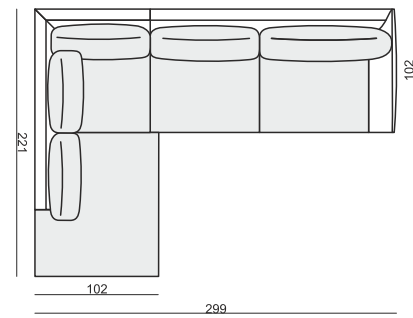

CORNER 90° No.1

CORNER 90° No.2

FOOTSTOOL

HEADREST L-77

HEADREST L-62

STELLA

Drawings show dimensions for standard comfort.
Elements in lux comfort are around 3 cm higher.

www.sits.eu
DECEMBER 2015

SET 1 LEFT (or RIGHT)
CHAISELONGUE LEFT (or RIGHT) + 2 SEATER RIGHT (or LEFT)

SET 2 LEFT (or RIGHT)
CHAISELONGUE WIDE LEFT (or RIGHT) + 3 SEATER RIGHT (or LEFT)

SET 3 LEFT (or RIGHT)
DIVAN LEFT (or RIGHT) + 2 SEATER RIGHT (or LEFT)

SET 4 LEFT (or RIGHT)
DIVAN LEFT (or RIGHT) + 3 SEATER RIGHT (or LEFT)

SET 5 LEFT (or RIGHT)
COZY CORNER LEFT (or RIGHT) + 3 SEATER RIGHT (or LEFT)

SET 6
DIVAN LEFT + 2 SEATER without ARMRESTS + DIVAN RIGHT

SET 7 LEFT (or RIGHT)
DIVAN LEFT (or RIGHT) + 2 SEATER without ARMRESTS + CHAISELONGUE RIGHT (or LEFT)

SET 8 LEFT (or RIGHT)
2 SEATER LEFT (or RIGHT) + CORNER 90° No.1 + 3 SEATER RIGHT (or LEFT)

SITS reserves the right to change construction of products and components used due to improving durability of product and customer satisfaction without any further notice.
Explicit ±2 cm tolerance of all elements sizes.