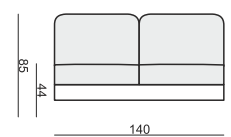

ARMCHAIR

ARMCHAIR LEFT (or RIGHT)

ARMCHAIR without ARMRESTS

ARMCHAIR WIDE

ARMCHAIR WIDE LEFT (or RIGHT)

ARMCHAIR WIDE without ARMRESTS

2 SEATER

2 SEATER LEFT (or RIGHT)

2 SEATER without ARMRESTS

3 SEATER

3 SEATER LEFT (or RIGHT)

3 SEATER without ARMRESTS

CHAISELONGUE LEFT (or RIGHT)

CHAISELONGUE WIDE LEFT (or RIGHT)

DIVAN LEFT (or RIGHT)

COZY CORNER LEFT (or RIGHT)

CORNER 90° No.1

CORNER 90° No.2

FOOTSTOOL

HEADREST L-77

HEADREST L-62

STELLA

Drawings show dimensions for standard comfort.
Elements in lux comfort are around 3 cm higher.

www.sits.eu
DECEMBER 2015