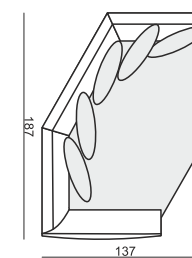

2 SEATER without ARMRESTS

3 SEATER

3 SEATER LEFT (or RIGHT)

3 SEATER without ARMRESTS

CHAISELONGUE LEFT (or RIGHT)

CHAISELONGUE WIDE LEFT (or RIGHT)

DIVAN LEFT (or RIGHT)

COZY CORNER LEFT (or RIGHT)

CORNER 90° No.1

CORNER 90° No.2

FOOTSTOOL

HEADREST L-77

HEADREST L-62

STELLA

Drawings show dimensions for standard comfort.
Elements in lux comfort are around 3 cm higher.

www.sits.eu
DECEMBER 2015

SET 1 LEFT (or RIGHT)
CHAISELONGUE LEFT (or RIGHT) + 2 SEATER RIGHT (or LEFT)

SET 2 LEFT (or RIGHT)
CHAISELONGUE WIDE LEFT (or RIGHT) + 3 SEATER RIGHT (or LEFT)

SET 3 LEFT (or RIGHT)
DIVAN LEFT (or RIGHT) + 2 SEATER RIGHT (or LEFT)