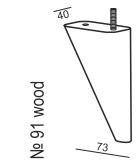

FEET

STANDARD COMFORT

LUX COMFORT