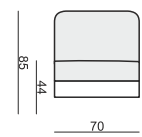

ARMCHAIR

ARMCHAIR LEFT (or RIGHT)

ARMCHAIR without ARMRESTS

ARMCHAIR WIDE

ARMCHAIR WIDE LEFT (or RIGHT)

ARMCHAIR WIDE without ARMRESTS

2 SEATER

2 SEATER LEFT (or RIGHT)

2 SEATER without ARMRESTS

3 SEATER

3 SEATER LEFT (or RIGHT)

3 SEATER without ARMRESTS

CHAISELONGUE LEFT (or RIGHT)

CHAISELONGUE WIDE LEFT (or RIGHT)

DIVAN LEFT (or RIGHT)

COZY CORNER LEFT (or RIGHT)

CORNER 90° No.1

CORNER 90° No.2

FOOTSTOOL

HEADREST L-77

HEADREST L-62

STELLA

Drawings show dimensions for standard comfort.
Elements in lux comfort are around 3 cm higher.

www.sits.eu
DECEMBER 2015

SET 1 LEFT (or RIGHT)
CHAISELONGUE LEFT (or RIGHT) + 2 SEATER RIGHT (or LEFT)

SET 2 LEFT (or RIGHT)
CHAISELONGUE WIDE LEFT (or RIGHT) + 3 SEATER RIGHT (or LEFT)

SET 3 LEFT (or RIGHT)
DIVAN LEFT (or RIGHT) + 2 SEATER RIGHT (or LEFT)