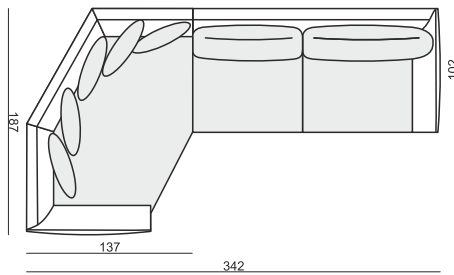

CORNER 90° No.1

CORNER 90° No.2

FOOTSTOOL

HEADREST L-77

HEADREST L-62

STELLA

Drawings show dimensions for standard comfort.
Elements in lux comfort are around 3 cm higher.

www.sits.eu
DECEMBER 2015

SET 1 LEFT (or RIGHT)
CHAISELONGUE LEFT (or RIGHT) + 2 SEATER RIGHT (or LEFT)

SET 2 LEFT (or RIGHT)
CHAISELONGUE WIDE LEFT (or RIGHT) + 3 SEATER RIGHT (or LEFT)

SET 3 LEFT (or RIGHT)
DIVAN LEFT (or RIGHT) + 2 SEATER RIGHT (or LEFT)

SET 4 LEFT (or RIGHT)
DIVAN LEFT (or RIGHT) + 3 SEATER RIGHT (or LEFT)

SET 5 LEFT (or RIGHT)
COZY CORNER LEFT (or RIGHT) + 3 SEATER RIGHT (or LEFT)

SET 6
DIVAN LEFT + 2 SEATER without ARMRESTS + DIVAN RIGHT

SET 7 LEFT (or RIGHT)
DIVAN LEFT (or RIGHT) + 2 SEATER without ARMRESTS + CHAISELONGUE RIGHT (or LEFT)

SET 8 LEFT (or RIGHT)
2 SEATER LEFT (or RIGHT) + CORNER 90° No.1 + 3 SEATER RIGHT (or LEFT)

SITS reserves the right to change construction of products and components used due to improving durability of product and customer satisfaction without any further notice.
Explicit ±2 cm tolerance of all elements sizes.