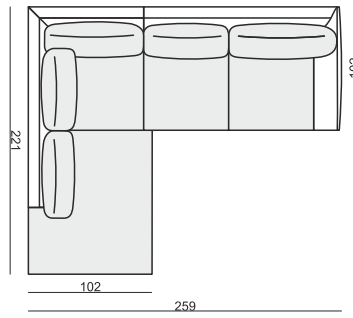

CORNER 90° No.1

CORNER 90° No.2

FOOTSTOOL

HEADREST L-77

HEADREST L-62

STELLA

Drawings show dimensions for standard comfort.
Elements in lux comfort are around 3 cm higher.

www.sits.eu
DECEMBER 2015

SET 1 LEFT (or RIGHT)
CHAISELONGUE LEFT (or RIGHT) + 2 SEATER RIGHT (or LEFT)

SET 2 LEFT (or RIGHT)
CHAISELONGUE WIDE LEFT (or RIGHT) + 3 SEATER RIGHT (or LEFT)

SET 3 LEFT (or RIGHT)
DIVAN LEFT (or RIGHT) + 2 SEATER RIGHT (or LEFT)