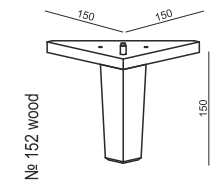

FEET

STANDARD COMFORT

LUX COMFORT