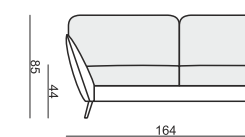

ARMCHAIR

ARMCHAIR LEFT (or RIGHT)

ARMCHAIR without ARMRESTS

ARMCHAIR WIDE

ARMCHAIR WIDE LEFT (or RIGHT)

ARMCHAIR WIDE without ARMRESTS

2 SEATER

2 SEATER LEFT (or RIGHT)

2 SEATER without ARMRESTS

3 SEATER

3 SEATER LEFT (or RIGHT)

3 SEATER without ARMRESTS

CHAISELONGUE LEFT (or RIGHT)

CHAISELONGUE WIDE LEFT (or RIGHT)

DIVAN LEFT (or RIGHT)

COZY CORNER LEFT (or RIGHT)

CORNER 90° No.1

CORNER 90° No.2

FOOTSTOOL

HEADREST L-77

HEADREST L-62

STELLA

Drawings show dimensions for standard comfort.
Elements in lux comfort are around 3 cm higher.

www.sits.eu
DECEMBER 2015

SET 1 LEFT (or RIGHT)
CHAISELONGUE LEFT (or RIGHT) + 2 SEATER RIGHT (or LEFT)

SET 2 LEFT (or RIGHT)
CHAISELONGUE WIDE LEFT (or RIGHT) + 3 SEATER RIGHT (or LEFT)

SET 3 LEFT (or RIGHT)
DIVAN LEFT (or RIGHT) + 2 SEATER RIGHT (or LEFT)