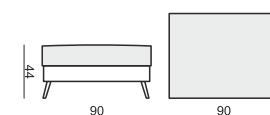

2 SEATER without ARMRESTS

3 SEATER

3 SEATER LEFT (or RIGHT)

3 SEATER without ARMRESTS

CHAISELONGUE LEFT (or RIGHT)

CHAISELONGUE WIDE LEFT (or RIGHT)

DIVAN LEFT (or RIGHT)

COZY CORNER LEFT (or RIGHT)

CORNER 90° No.1

CORNER 90° No.2

FOOTSTOOL

HEADREST L-77

HEADREST L-62

STELLA

Drawings show dimensions for standard comfort.
Elements in lux comfort are around 3 cm higher.

www.sits.eu
DECEMBER 2015

SET 1 LEFT (or RIGHT)
CHAISELONGUE LEFT (or RIGHT) + 2 SEATER RIGHT (or LEFT)

SET 2 LEFT (or RIGHT)
CHAISELONGUE WIDE LEFT (or RIGHT) + 3 SEATER RIGHT (or LEFT)

SET 3 LEFT (or RIGHT)
DIVAN LEFT (or RIGHT) + 2 SEATER RIGHT (or LEFT)