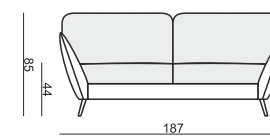

ARMCHAIR

ARMCHAIR LEFT (or RIGHT)

ARMCHAIR without ARMRESTS

ARMCHAIR WIDE

ARMCHAIR WIDE LEFT (or RIGHT)

ARMCHAIR WIDE without ARMRESTS

2 SEATER

2 SEATER LEFT (or RIGHT)

2 SEATER without ARMRESTS

3 SEATER

3 SEATER LEFT (or RIGHT)

3 SEATER without ARMRESTS

CHAISELONGUE LEFT (or RIGHT)

CHAISELONGUE WIDE LEFT (or RIGHT)

DIVAN LEFT (or RIGHT)

COZY CORNER LEFT (or RIGHT)

CORNER 90° No.1

CORNER 90° No.2

FOOTSTOOL

HEADREST L-77

HEADREST L-62

STELLA

Drawings show dimensions for standard comfort.
Elements in lux comfort are around 3 cm higher.

www.sits.eu
DECEMBER 2015

SET 1 LEFT (or RIGHT)
CHAISELONGUE LEFT (or RIGHT) + 2 SEATER RIGHT (or LEFT)

SET 2 LEFT (or RIGHT)
CHAISELONGUE WIDE LEFT (or RIGHT) + 3 SEATER RIGHT (or LEFT)

SET 3 LEFT (or RIGHT)
DIVAN LEFT (or RIGHT) + 2 SEATER RIGHT (or LEFT)