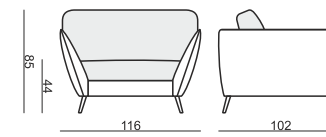

ARMCHAIR

ARMCHAIR LEFT (or RIGHT)

ARMCHAIR without ARMRESTS

ARMCHAIR WIDE

ARMCHAIR WIDE LEFT (or RIGHT)

ARMCHAIR WIDE without ARMRESTS

2 SEATER

2 SEATER LEFT (or RIGHT)

2 SEATER without ARMRESTS

3 SEATER

3 SEATER LEFT (or RIGHT)

3 SEATER without ARMRESTS

CHAISELONGUE LEFT (or RIGHT)

CHAISELONGUE WIDE LEFT (or RIGHT)

DIVAN LEFT (or RIGHT)

COZY CORNER LEFT (or RIGHT)

CORNER 90° No.1

CORNER 90° No.2

FOOTSTOOL

HEADREST L-77

HEADREST L-62

STELLA

Drawings show dimensions for standard comfort.
Elements in lux comfort are around 3 cm higher.

www.sits.eu
DECEMBER 2015

SET 1 LEFT (or RIGHT)
CHAISELONGUE LEFT (or RIGHT) + 2 SEATER RIGHT (or LEFT)

SET 2 LEFT (or RIGHT)
CHAISELONGUE WIDE LEFT (or RIGHT) + 3 SEATER RIGHT (or LEFT)

SET 3 LEFT (or RIGHT)
DIVAN LEFT (or RIGHT) + 2 SEATER RIGHT (or LEFT)