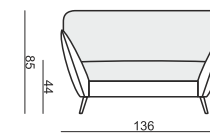

ARMCHAIR

ARMCHAIR LEFT (or RIGHT)

ARMCHAIR without ARMRESTS

ARMCHAIR WIDE

ARMCHAIR WIDE LEFT (or RIGHT)

ARMCHAIR WIDE without ARMRESTS

2 SEATER

2 SEATER LEFT (or RIGHT)

2 SEATER without ARMRESTS

3 SEATER

3 SEATER LEFT (or RIGHT)

3 SEATER without ARMRESTS

CHAISELONGUE LEFT (or RIGHT)

CHAISELONGUE WIDE LEFT (or RIGHT)

DIVAN LEFT (or RIGHT)

COZY CORNER LEFT (or RIGHT)

CORNER 90° No.1

CORNER 90° No.2

FOOTSTOOL

HEADREST L-77

HEADREST L-62

STELLA

Drawings show dimensions for standard comfort.
Elements in lux comfort are around 3 cm higher.

www.sits.eu
DECEMBER 2015

SET 1 LEFT (or RIGHT)
CHAISELONGUE LEFT (or RIGHT) + 2 SEATER RIGHT (or LEFT)

SET 2 LEFT (or RIGHT)
CHAISELONGUE WIDE LEFT (or RIGHT) + 3 SEATER RIGHT (or LEFT)

SET 3 LEFT (or RIGHT)
DIVAN LEFT (or RIGHT) + 2 SEATER RIGHT (or LEFT)