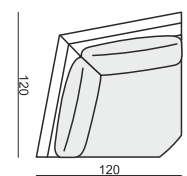

2 SEATER without ARMRESTS

3 SEATER

3 SEATER LEFT (or RIGHT)

3 SEATER without ARMRESTS

CHAISELONGUE LEFT (or RIGHT)

CHAISELONGUE WIDE LEFT (or RIGHT)

DIVAN LEFT (or RIGHT)

COZY CORNER LEFT (or RIGHT)

CORNER 90° No.1

CORNER 90° No.2

FOOTSTOOL

HEADREST L-77

HEADREST L-62

STELLA

Drawings show dimensions for standard comfort.
Elements in lux comfort are around 3 cm higher.

www.sits.eu
DECEMBER 2015

SET 1 LEFT (or RIGHT)
CHAISELONGUE LEFT (or RIGHT) + 2 SEATER RIGHT (or LEFT)

SET 2 LEFT (or RIGHT)
CHAISELONGUE WIDE LEFT (or RIGHT) + 3 SEATER RIGHT (or LEFT)

SET 3 LEFT (or RIGHT)
DIVAN LEFT (or RIGHT) + 2 SEATER RIGHT (or LEFT)