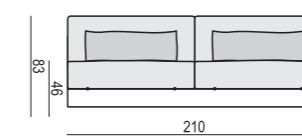

2 SEATER without ARMRESTS

3 SEATER or 3 SEATER TWO PARTS

3 SEATER LEFT (or RIGHT)

3 SEATER without ARMRESTS

**DIVAN LEFT (or RIGHT)
or DIVAN TWO PARTS LEFT (or RIGHT)**

BENCH LEFT (or RIGHT)

CORNER 35° LEFT (or RIGHT)

SET 1

3 SEATER LEFT + ARMCHAIR WIDE RIGHT

SET 2 LEFT (or RIGHT)

DIVAN LEFT (or RIGHT) + 2 SEATER RIGHT (or LEFT)

SET 3 LEFT (or RIGHT)

DIVAN LEFT (or RIGHT) + 3 SEATER RIGHT (or LEFT)

SET 4 LEFT (or RIGHT)

DIVAN LEFT (or RIGHT) + ARMCHAIR without ARMRESTS + 2 SEATER RIGHT (or LEFT)