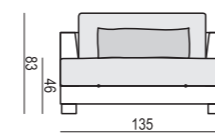

ARMCHAIR

ARMCHAIR LEFT (or RIGHT)

ARMCHAIR without ARMRESTS

ARMCHAIR WIDE

ARMCHAIR WIDE LEFT (or RIGHT)

ARMCHAIR WIDE without ARMRESTS

2 SEATER

2 SEATER LEFT (or RIGHT)

2 SEATER without ARMRESTS

3 SEATER or 3 SEATER TWO PARTS

3 SEATER LEFT (or RIGHT)

3 SEATER without ARMRESTS

**DIVAN LEFT (or RIGHT)
or DIVAN TWO PARTS LEFT (or RIGHT)**

BENCH LEFT (or RIGHT)

CORNER 35° LEFT (or RIGHT)

SET 12 LEFT (or RIGHT)
CORNER 35° LEFT (or RIGHT) + ARMCHAIR without ARMRESTS
3 SEATER RIGHT (or LEFT)

SET 7 LEFT (or RIGHT)
DIVAN LEFT (or RIGHT) + ARMCHAIR WIDE without ARMRESTS
+3 SEATER RIGHT (or LEFT)

SET 15
DIVAN LEFT + 3 SEATER without ARMRESTS + DIVAN RIGHT

SET 16 LEFT (or RIGHT)
BENCH LEFT (or RIGHT) + CORNER 90°
3 SEATER RIGHT (or LEFT)

SET 13 LEFT (or RIGHT)
CORNER 35° LEFT (or RIGHT) + ARMCHAIR WIDE without ARMRESTS
2 SEATER RIGHT (or LEFT)