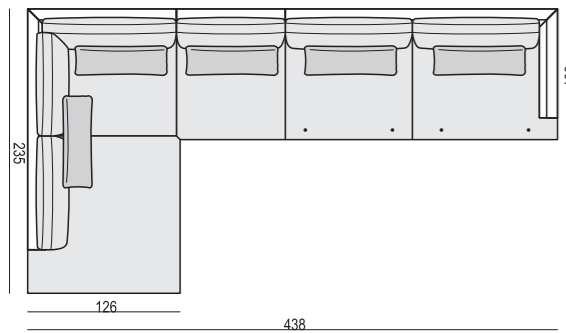

BRANDON

www.sits.eu
MAY 2018

SET 5 LEFT (or RIGHT)
DIVAN LEFT (or RIGHT) + ARMCHAIR without ARMRESTS
+3 SEATER RIGHT (or LEFT)