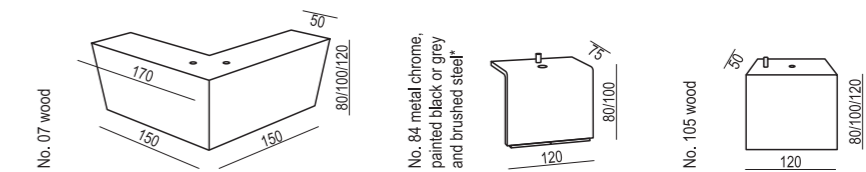

FEET

*please check a cost of brushed steel finish with a sale representative

LUX COMFORT

1. polyurethane foam/high resilient polyurethane foam
2. cushion chamber with mix of feather and silicone balls
3. upholstery belts
4. FSC® certified solid wood and wood based elements
5. fabric and leather
6. FSC® certified solid wood or metal legs