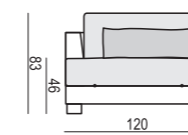

ARMCHAIR

ARMCHAIR LEFT (or RIGHT)

ARMCHAIR without ARMRESTS

ARMCHAIR WIDE

ARMCHAIR WIDE LEFT (or RIGHT)

ARMCHAIR WIDE without ARMRESTS

2 SEATER

2 SEATER LEFT (or RIGHT)

2 SEATER without ARMRESTS

3 SEATER or 3 SEATER TWO PARTS

3 SEATER LEFT (or RIGHT)

3 SEATER without ARMRESTS

**DIVAN LEFT (or RIGHT)
or DIVAN TWO PARTS LEFT (or RIGHT)**

BENCH LEFT (or RIGHT)

CORNER 35° LEFT (or RIGHT)

SET 15
DIVAN LEFT + 3 SEATER without ARMRESTS + DIVAN RIGHT

SET 16 LEFT (or RIGHT)
BENCH LEFT (or RIGHT) + CORNER 90°
3 SEATER RIGHT (or LEFT)

SET 13 LEFT (or RIGHT)
CORNER 35° LEFT (or RIGHT) + ARMCHAIR WIDE without ARMRESTS
2 SEATER RIGHT (or LEFT)