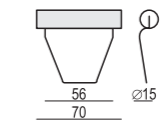

2 SEATER without ARMRESTS

3 SEATER or 3 SEATER TWO PARTS

3 SEATER LEFT (or RIGHT)

3 SEATER without ARMRESTS

**DIVAN LEFT (or RIGHT)
or DIVAN TWO PARTS LEFT (or RIGHT)**

BENCH LEFT (or RIGHT)

CORNER 35° LEFT (or RIGHT)

CORNER 90°

FOOTSTOOL 95x80

FOOTSTOOL 105x90

FOOTSTOOL 120x90

ACCESSORIES

ARMREST PROTECTOR

HEADREST with ROLL L-70

CUSHION 76x25

SET 1

3 SEATER LEFT + ARMCHAIR WIDE RIGHT

SET 2 LEFT (or RIGHT)

DIVAN LEFT (or RIGHT) + 2 SEATER RIGHT (or LEFT)

SET 3 LEFT (or RIGHT)

DIVAN LEFT (or RIGHT) + 3 SEATER RIGHT (or LEFT)

SET 4 LEFT (or RIGHT)

DIVAN LEFT (or RIGHT) + ARMCHAIR without ARMRESTS + 2 SEATER RIGHT (or LEFT)