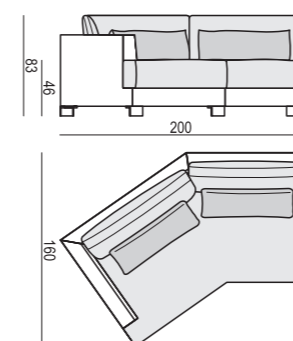

2 SEATER without ARMRESTS

3 SEATER or 3 SEATER TWO PARTS

3 SEATER LEFT (or RIGHT)

3 SEATER without ARMRESTS

**DIVAN LEFT (or RIGHT)
or DIVAN TWO PARTS LEFT (or RIGHT)**

BENCH LEFT (or RIGHT)

CORNER 35° LEFT (or RIGHT)

CORNER 90°

FOOTSTOOL 95x80

FOOTSTOOL 105x90

FOOTSTOOL 120x90

ACCESSORIES

ARMREST PROTECTOR

HEADREST with ROLL L-70

CUSHION 76x25

SET 1

3 SEATER LEFT + ARMCHAIR WIDE RIGHT

SET 2 LEFT (or RIGHT)

DIVAN LEFT (or RIGHT) + 2 SEATER RIGHT (or LEFT)

SET 3 LEFT (or RIGHT)

DIVAN LEFT (or RIGHT) + 3 SEATER RIGHT (or LEFT)

SET 4 LEFT (or RIGHT)

DIVAN LEFT (or RIGHT) + ARMCHAIR without ARMRESTS + 2 SEATER RIGHT (or LEFT)