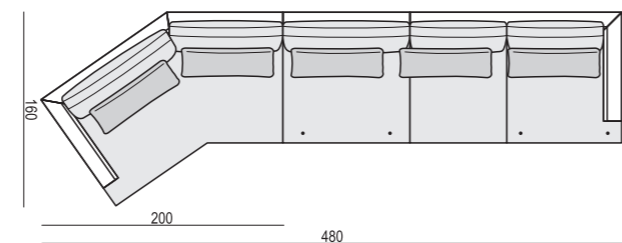

SET 13 LEFT (or RIGHT)
CORNER 35° LEFT (or RIGHT) + ARMCHAIR WIDE without ARMRESTS
2 SEATER RIGHT (or LEFT)