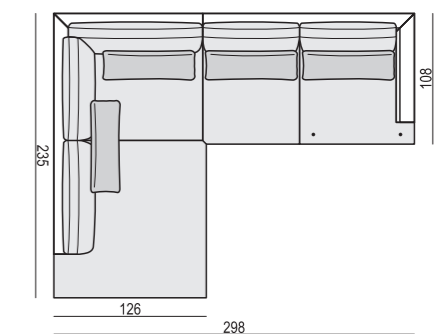

2 SEATER without ARMRESTS

3 SEATER or 3 SEATER TWO PARTS

3 SEATER LEFT (or RIGHT)

3 SEATER without ARMRESTS

**DIVAN LEFT (or RIGHT)
or DIVAN TWO PARTS LEFT (or RIGHT)**

BENCH LEFT (or RIGHT)

CORNER 35° LEFT (or RIGHT)

CORNER 90°

FOOTSTOOL 95x80

FOOTSTOOL 105x90

FOOTSTOOL 120x90

ACCESSORIES

ARMREST PROTECTOR

HEADREST with ROLL L-70

CUSHION 76x25

SET 1

3 SEATER LEFT + ARMCHAIR WIDE RIGHT

SET 2 LEFT (or RIGHT)

DIVAN LEFT (or RIGHT) + 2 SEATER RIGHT (or LEFT)

SET 3 LEFT (or RIGHT)

DIVAN LEFT (or RIGHT) + 3 SEATER RIGHT (or LEFT)

SET 4 LEFT (or RIGHT)

DIVAN LEFT (or RIGHT) + ARMCHAIR without ARMRESTS + 2 SEATER RIGHT (or LEFT)