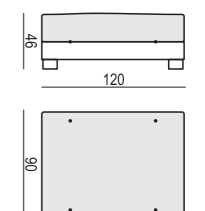

2 SEATER without ARMRESTS

3 SEATER or 3 SEATER TWO PARTS

3 SEATER LEFT (or RIGHT)

3 SEATER without ARMRESTS

**DIVAN LEFT (or RIGHT)
or DIVAN TWO PARTS LEFT (or RIGHT)**

BENCH LEFT (or RIGHT)

CORNER 35° LEFT (or RIGHT)

CORNER 90°

FOOTSTOOL 95x80

FOOTSTOOL 105x90

FOOTSTOOL 120x90

ACCESSORIES

ARMREST PROTECTOR

HEADREST with ROLL L-70

CUSHION 76x25

SET 1

3 SEATER LEFT + ARMCHAIR WIDE RIGHT

SET 2 LEFT (or RIGHT)

DIVAN LEFT (or RIGHT) + 2 SEATER RIGHT (or LEFT)

SET 3 LEFT (or RIGHT)

DIVAN LEFT (or RIGHT) + 3 SEATER RIGHT (or LEFT)

SET 4 LEFT (or RIGHT)

DIVAN LEFT (or RIGHT) + ARMCHAIR without ARMRESTS + 2 SEATER RIGHT (or LEFT)

SET 12 LEFT (or RIGHT)
CORNER 35° LEFT (or RIGHT) + ARMCHAIR without ARMRESTS
3 SEATER RIGHT (or LEFT)

SET 7 LEFT (or RIGHT)
DIVAN LEFT (or RIGHT) + ARMCHAIR WIDE without ARMRESTS
+3 SEATER RIGHT (or LEFT)