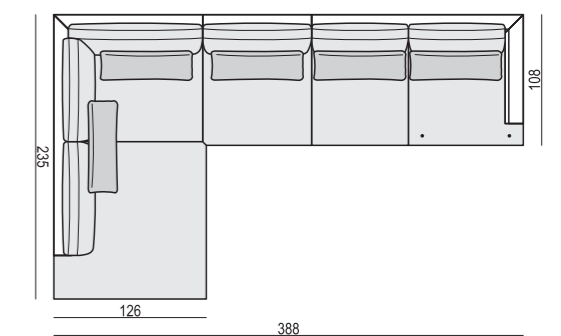

SET 1

3 SEATER LEFT + ARMCHAIR WIDE RIGHT

SET 2 LEFT (or RIGHT)

DIVAN LEFT (or RIGHT) + 2 SEATER RIGHT (or LEFT)

SET 3 LEFT (or RIGHT)

DIVAN LEFT (or RIGHT) + 3 SEATER RIGHT (or LEFT)

SET 4 LEFT (or RIGHT)

DIVAN LEFT (or RIGHT) + ARMCHAIR without ARMRESTS + 2 SEATER RIGHT (or LEFT)

BRANDON

www.sits.eu
MAY 2018

SET 5 LEFT (or RIGHT)
DIVAN LEFT (or RIGHT) + ARMCHAIR without ARMRESTS
+3 SEATER RIGHT (or LEFT)

SET 6 LEFT (or RIGHT)
DIVAN LEFT (or RIGHT) + ARMCHAIR WIDE without ARMRESTS
+2 SEATER RIGHT (or LEFT)

SET 12 LEFT (or RIGHT)
CORNER 35° LEFT (or RIGHT) + ARMCHAIR without ARMRESTS
3 SEATER RIGHT (or LEFT)

SET 7 LEFT (or RIGHT)
DIVAN LEFT (or RIGHT) + ARMCHAIR WIDE without ARMRESTS
+3 SEATER RIGHT (or LEFT)