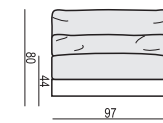

NORA

tea
& book

ARMCHAIR

ARMCHAIR LEFT (or RIGHT)

ARMCHAIR without ARMRESTS

ARMCHAIR WIDE

ARMCHAIR WIDE LEFT (or RIGHT)

ARMCHAIR WIDE without ARMRESTS

2,5 SEATER

2,5 SEATER LEFT (or RIGHT)

2,5 SEATER without ARMRESTS

3 SEATER

3 SEATER LEFT (or RIGHT)

3 SEATER without ARMRESTS

CHAISELONGUE No. 1 LEFT (or RIGHT)

CHAISELONGUE No. 2 LEFT (or RIGHT)

DIVAN LEFT (or RIGHT)

BENCH LEFT (or RIGHT)

CORNER 90°

FOOTSTOOL 95x72

FOOTSTOOL 107x85

HEADREST 98

HEADREST 85

Example with accesories:

SET 1 LEFT (or RIGHT)

CHAISELONGUE No. 1 LEFT (or RIGHT) + 3 SEATER RIGHT (or LEFT)

SET 2 LEFT (or RIGHT)

DIVAN LEFT (or RIGHT) + 2,5 SEATER RIGHT (or LEFT)

SET 3 LEFT (or RIGHT)

DIVAN LEFT (or RIGHT) + 3 SEATER RIGHT (or LEFT)