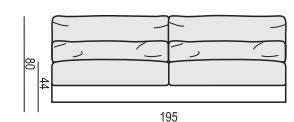

NORA

tea
& book

ARMCHAIR

ARMCHAIR LEFT (or RIGHT)

ARMCHAIR without ARMRESTS

ARMCHAIR WIDE

ARMCHAIR WIDE LEFT (or RIGHT)

ARMCHAIR WIDE without ARMRESTS

2,5 SEATER

2,5 SEATER LEFT (or RIGHT)

2,5 SEATER without ARMRESTS

3 SEATER

3 SEATER LEFT (or RIGHT)

3 SEATER without ARMRESTS

CHAISELONGUE No. 1 LEFT (or RIGHT)

CHAISELONGUE No. 2 LEFT (or RIGHT)

DIVAN LEFT (or RIGHT)

BENCH LEFT (or RIGHT)

CORNER 90°

FOOTSTOOL 95x72

FOOTSTOOL 107x85

HEADREST 98

HEADREST 85

Example with accesories:

SET 1 LEFT (or RIGHT)

CHAISELONGUE No. 1 LEFT (or RIGHT) + 3 SEATER RIGHT (or LEFT)

SET 2 LEFT (or RIGHT)

DIVAN LEFT (or RIGHT) + 2,5 SEATER RIGHT (or LEFT)

SET 3 LEFT (or RIGHT)

DIVAN LEFT (or RIGHT) + 3 SEATER RIGHT (or LEFT)