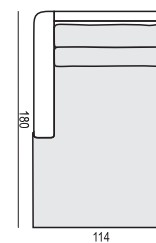

NORA

tea
& book

ARMCHAIR

ARMCHAIR LEFT (or RIGHT)

ARMCHAIR without ARMRESTS

ARMCHAIR WIDE

ARMCHAIR WIDE LEFT (or RIGHT)

ARMCHAIR WIDE without ARMRESTS

2,5 SEATER

2,5 SEATER LEFT (or RIGHT)

2,5 SEATER without ARMRESTS

3 SEATER

3 SEATER LEFT (or RIGHT)

3 SEATER without ARMRESTS

CHAISELONGUE No. 1 LEFT (or RIGHT)

CHAISELONGUE No. 2 LEFT (or RIGHT)

DIVAN LEFT (or RIGHT)

BENCH LEFT (or RIGHT)

CORNER 90°

FOOTSTOOL 95x72

FOOTSTOOL 107x85

HEADREST 98

HEADREST 85

Example with accesories:

SET 1 LEFT (or RIGHT)

CHAISELONGUE No. 1 LEFT (or RIGHT) + 3 SEATER RIGHT (or LEFT)

SET 2 LEFT (or RIGHT)

DIVAN LEFT (or RIGHT) + 2,5 SEATER RIGHT (or LEFT)

SET 3 LEFT (or RIGHT)

DIVAN LEFT (or RIGHT) + 3 SEATER RIGHT (or LEFT)