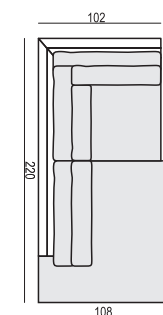

NORA

tea
& book

ARMCHAIR

ARMCHAIR LEFT (or RIGHT)

ARMCHAIR without ARMRESTS

ARMCHAIR WIDE

ARMCHAIR WIDE LEFT (or RIGHT)

ARMCHAIR WIDE without ARMRESTS

2,5 SEATER

2,5 SEATER LEFT (or RIGHT)

2,5 SEATER without ARMRESTS

3 SEATER

3 SEATER LEFT (or RIGHT)

3 SEATER without ARMRESTS

CHAISELONGUE No. 1 LEFT (or RIGHT)

CHAISELONGUE No. 2 LEFT (or RIGHT)

DIVAN LEFT (or RIGHT)

BENCH LEFT (or RIGHT)

CORNER 90°

FOOTSTOOL 95x72

FOOTSTOOL 107x85

HEADREST 98

HEADREST 85

Example with accesories:

SET 1 LEFT (or RIGHT)

CHAISELONGUE No. 1 LEFT (or RIGHT) + 3 SEATER RIGHT (or LEFT)

SET 2 LEFT (or RIGHT)

DIVAN LEFT (or RIGHT) + 2,5 SEATER RIGHT (or LEFT)

SET 3 LEFT (or RIGHT)

DIVAN LEFT (or RIGHT) + 3 SEATER RIGHT (or LEFT)