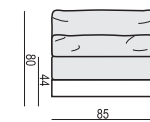

NORA

tea
& book

ARMCHAIR

ARMCHAIR LEFT (or RIGHT)

ARMCHAIR without ARMRESTS

ARMCHAIR WIDE

ARMCHAIR WIDE LEFT (or RIGHT)

ARMCHAIR WIDE without ARMRESTS

2,5 SEATER

2,5 SEATER LEFT (or RIGHT)

2,5 SEATER without ARMRESTS

3 SEATER

3 SEATER LEFT (or RIGHT)

3 SEATER without ARMRESTS

CHAISELONGUE No. 1 LEFT (or RIGHT)

CHAISELONGUE No. 2 LEFT (or RIGHT)

DIVAN LEFT (or RIGHT)

BENCH LEFT (or RIGHT)

CORNER 90°

FOOTSTOOL 95x72

FOOTSTOOL 107x85

HEADREST 98

HEADREST 85

Example with accesories:

SET 1 LEFT (or RIGHT)

CHAISELONGUE No. 1 LEFT (or RIGHT) + 3 SEATER RIGHT (or LEFT)

SET 2 LEFT (or RIGHT)

DIVAN LEFT (or RIGHT) + 2,5 SEATER RIGHT (or LEFT)

SET 3 LEFT (or RIGHT)

DIVAN LEFT (or RIGHT) + 3 SEATER RIGHT (or LEFT)