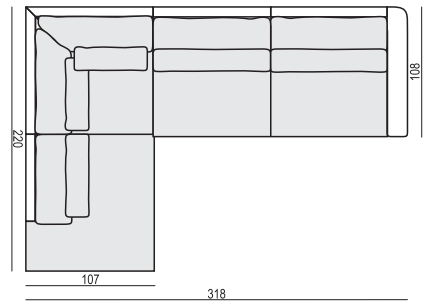

DIVAN LEFT (or RIGHT)

BENCH LEFT (or RIGHT)

CORNER 90°

FOOTSTOOL 95x72

FOOTSTOOL 107x85

HEADREST 98

HEADREST 85

Example with accesories:

SET 1 LEFT (or RIGHT)

CHAISELONGUE No. 1 LEFT (or RIGHT) + 3 SEATER RIGHT (or LEFT)

SET 2 LEFT (or RIGHT)

DIVAN LEFT (or RIGHT) + 2,5 SEATER RIGHT (or LEFT)

SET 3 LEFT (or RIGHT)

DIVAN LEFT (or RIGHT) + 3 SEATER RIGHT (or LEFT)

SITS reserves the right to change construction of products and components used due to improving durability of product and customer satisfaction without any further notice. Explicit ± 3 cm tolerance between comfort LUX & CLASSIC in heights. The measurements are an assesment and may be changed.