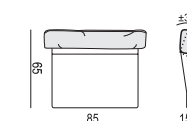

2,5 SEATER

2,5 SEATER LEFT (or RIGHT)

2,5 SEATER without ARMRESTS

3 SEATER

3 SEATER LEFT (or RIGHT)

3 SEATER without ARMRESTS

CHAISELONGUE No. 1 LEFT (or RIGHT)

CHAISELONGUE No. 2 LEFT (or RIGHT)

DIVAN LEFT (or RIGHT)

BENCH LEFT (or RIGHT)

CORNER 90°

FOOTSTOOL 95x72

FOOTSTOOL 107x85

HEADREST 98

HEADREST 85

Example with accesories:

SET 1 LEFT (or RIGHT)

CHAISELONGUE No. 1 LEFT (or RIGHT) + 3 SEATER RIGHT (or LEFT)

SET 2 LEFT (or RIGHT)

DIVAN LEFT (or RIGHT) + 2,5 SEATER RIGHT (or LEFT)

SET 3 LEFT (or RIGHT)

DIVAN LEFT (or RIGHT) + 3 SEATER RIGHT (or LEFT)

SITS reserves the right to change construction of products and components used due to improving durability of product and customer satisfaction without any further notice. Explicit ± 3 cm tolerance between comfort LUX & CLASSIC in heights. The measurements are an assesment and may be changed.