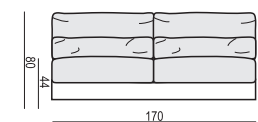

NORA

tea
& book

ARMCHAIR

ARMCHAIR LEFT (or RIGHT)

ARMCHAIR without ARMRESTS

ARMCHAIR WIDE

ARMCHAIR WIDE LEFT (or RIGHT)

ARMCHAIR WIDE without ARMRESTS

2,5 SEATER

2,5 SEATER LEFT (or RIGHT)

2,5 SEATER without ARMRESTS

3 SEATER

3 SEATER LEFT (or RIGHT)

3 SEATER without ARMRESTS

CHAISELONGUE No. 1 LEFT (or RIGHT)

CHAISELONGUE No. 2 LEFT (or RIGHT)

DIVAN LEFT (or RIGHT)

BENCH LEFT (or RIGHT)

CORNER 90°

FOOTSTOOL 95x72

FOOTSTOOL 107x85

HEADREST 98

HEADREST 85

Example with accesories:

SET 1 LEFT (or RIGHT)

CHAISELONGUE No. 1 LEFT (or RIGHT) + 3 SEATER RIGHT (or LEFT)

SET 2 LEFT (or RIGHT)

DIVAN LEFT (or RIGHT) + 2,5 SEATER RIGHT (or LEFT)

SET 3 LEFT (or RIGHT)

DIVAN LEFT (or RIGHT) + 3 SEATER RIGHT (or LEFT)