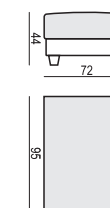

2,5 SEATER

2,5 SEATER LEFT (or RIGHT)

2,5 SEATER without ARMRESTS

3 SEATER

3 SEATER LEFT (or RIGHT)

3 SEATER without ARMRESTS

CHAISELONGUE No. 1 LEFT (or RIGHT)

CHAISELONGUE No. 2 LEFT (or RIGHT)

DIVAN LEFT (or RIGHT)

BENCH LEFT (or RIGHT)

CORNER 90°

FOOTSTOOL 95x72

FOOTSTOOL 107x85

HEADREST 98

HEADREST 85

Example with accesories:

SET 1 LEFT (or RIGHT)

CHAISELONGUE No. 1 LEFT (or RIGHT) + 3 SEATER RIGHT (or LEFT)

SET 2 LEFT (or RIGHT)

DIVAN LEFT (or RIGHT) + 2,5 SEATER RIGHT (or LEFT)

SET 3 LEFT (or RIGHT)

DIVAN LEFT (or RIGHT) + 3 SEATER RIGHT (or LEFT)