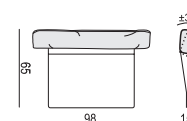

2,5 SEATER

2,5 SEATER LEFT (or RIGHT)

2,5 SEATER without ARMRESTS

3 SEATER

3 SEATER LEFT (or RIGHT)

3 SEATER without ARMRESTS

CHAISELONGUE No. 1 LEFT (or RIGHT)

CHAISELONGUE No. 2 LEFT (or RIGHT)

DIVAN LEFT (or RIGHT)

BENCH LEFT (or RIGHT)

CORNER 90°

FOOTSTOOL 95x72

FOOTSTOOL 107x85

HEADREST 98

HEADREST 85

Example with accesories:

SET 1 LEFT (or RIGHT)

CHAISELONGUE No. 1 LEFT (or RIGHT) + 3 SEATER RIGHT (or LEFT)

SET 2 LEFT (or RIGHT)

DIVAN LEFT (or RIGHT) + 2,5 SEATER RIGHT (or LEFT)

SET 3 LEFT (or RIGHT)

DIVAN LEFT (or RIGHT) + 3 SEATER RIGHT (or LEFT)

SITS reserves the right to change construction of products and components used due to improving durability of product and customer satisfaction without any further notice. Explicit ± 3 cm tolerance between comfort LUX & CLASSIC in heights. The measurements are an assesment and may be changed.