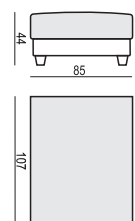

2,5 SEATER

2,5 SEATER LEFT (or RIGHT)

2,5 SEATER without ARMRESTS

3 SEATER

3 SEATER LEFT (or RIGHT)

3 SEATER without ARMRESTS

CHAISELONGUE No. 1 LEFT (or RIGHT)

CHAISELONGUE No. 2 LEFT (or RIGHT)

DIVAN LEFT (or RIGHT)

BENCH LEFT (or RIGHT)

CORNER 90°

FOOTSTOOL 95x72

FOOTSTOOL 107x85

HEADREST 98

HEADREST 85

Example with accesories:

SET 1 LEFT (or RIGHT)

CHAISELONGUE No. 1 LEFT (or RIGHT) + 3 SEATER RIGHT (or LEFT)

SET 2 LEFT (or RIGHT)

DIVAN LEFT (or RIGHT) + 2,5 SEATER RIGHT (or LEFT)

SET 3 LEFT (or RIGHT)

DIVAN LEFT (or RIGHT) + 3 SEATER RIGHT (or LEFT)