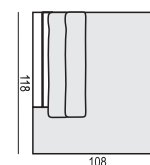

NORA

tea
& book

ARMCHAIR

ARMCHAIR LEFT (or RIGHT)

ARMCHAIR without ARMRESTS

ARMCHAIR WIDE

ARMCHAIR WIDE LEFT (or RIGHT)

ARMCHAIR WIDE without ARMRESTS

2,5 SEATER

2,5 SEATER LEFT (or RIGHT)

2,5 SEATER without ARMRESTS

3 SEATER

3 SEATER LEFT (or RIGHT)

3 SEATER without ARMRESTS

CHAISELONGUE No. 1 LEFT (or RIGHT)

CHAISELONGUE No. 2 LEFT (or RIGHT)

DIVAN LEFT (or RIGHT)

BENCH LEFT (or RIGHT)

CORNER 90°

FOOTSTOOL 95x72

FOOTSTOOL 107x85

HEADREST 98

HEADREST 85

Example with accesories:

SET 1 LEFT (or RIGHT)

CHAISELONGUE No. 1 LEFT (or RIGHT) + 3 SEATER RIGHT (or LEFT)

SET 2 LEFT (or RIGHT)

DIVAN LEFT (or RIGHT) + 2,5 SEATER RIGHT (or LEFT)

SET 3 LEFT (or RIGHT)

DIVAN LEFT (or RIGHT) + 3 SEATER RIGHT (or LEFT)