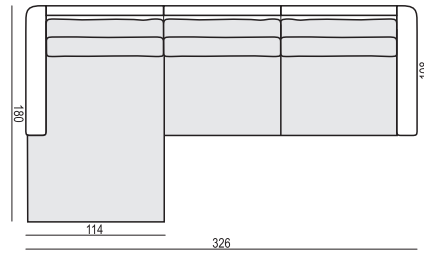

2,5 SEATER

2,5 SEATER LEFT (or RIGHT)

2,5 SEATER without ARMRESTS

3 SEATER

3 SEATER LEFT (or RIGHT)

3 SEATER without ARMRESTS

CHAISELONGUE No. 1 LEFT (or RIGHT)

CHAISELONGUE No. 2 LEFT (or RIGHT)

DIVAN LEFT (or RIGHT)

BENCH LEFT (or RIGHT)

CORNER 90°

FOOTSTOOL 95x72

FOOTSTOOL 107x85

HEADREST 98

HEADREST 85

Example with accesories:

SET 1 LEFT (or RIGHT)

CHAISELONGUE No. 1 LEFT (or RIGHT) + 3 SEATER RIGHT (or LEFT)

SET 2 LEFT (or RIGHT)

DIVAN LEFT (or RIGHT) + 2,5 SEATER RIGHT (or LEFT)

SET 3 LEFT (or RIGHT)

DIVAN LEFT (or RIGHT) + 3 SEATER RIGHT (or LEFT)