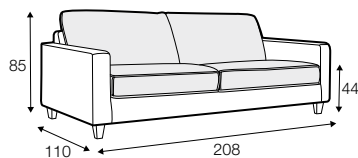

LUX lux

FC fixed

LC loose

modular system

Drawings shown height with leg no. 12 H-8.

footstool 97x82

footstool 107x92

footstool 122x92

2 seater

2,5 seater

3 seater / or 3 seater divided

set 1
3 seater left + armchair wide right

set 2 right / or left
2 seater left / or right + divan right / or left

set 3 right / or left
3 seater left / or right + divan right / or left