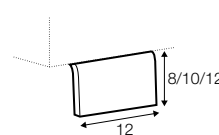

cushion
40x40

cushion
50x30

cushion 103x34
armchair wide (1 cushion)
3 seater (2 cushions)

cushion 88x34
arm chair (1 cushion)
2,5 seater (2 cushions)
divan (1 cushion)
bench (1 cushion)

cushion 78x34
2 seater (2 cushions)

cushion 60x34
corner 90° (2 cushions)
divan (2 cushions)

1 pc. cushion 88x43 and 2 pcs. cushions 60x34 for divan need to be ordered separately.

legs

no. 07
wood

no. 12
wood

no. 105
wood

no. 84
metal chrome,
painted black or grey
and brushed steel*