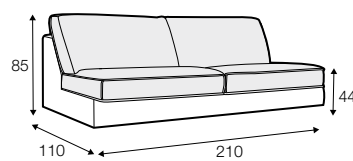

LUX lux

FC fixed

LC loose

modular system

Drawings shown height with leg no. 12 H-8.

footstool 97x82

footstool 107x92

footstool 122x92

set 6
divan left + 3 seater without armrests + divan right

set 7 right / or left
3 seater left / or right + corner 90° + armchair wide right / or left

set 8
3 seater left + corner 90° + 3 seater right

set 9 right / or left
3 seater left / or right + corner 90° + bench right / or left

modular system

elements of the modular system

armchair left / or right

armchair without armrests

armchair wide left / or right

armchair wide without armrests

2 seater left / or right

2 seater without armrests

3 seater left / or right

3 seater without armrests

bench right / or left

divan right / or left

corner 90°

extra dimensions

depth of seat

accessories