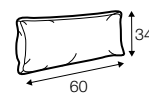

3 seater left / or right

3 seater without armrests

bench right / or left

divan right / or left

corner 90°

extra dimensions

depth of seat

accessories

cushion
40x40

cushion
50x30

cushion 103x34
armchair wide (1 cushion)
3 seater (2 cushions)

cushion 88x34
arm chair (1 cushion)
2,5 seater (2 cushions)
divan (1 cushion)
bench (1 cushion)

cushion 78x34
2 seater (2 cushions)