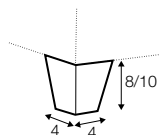

extra dimensions

accessories

1 pc. cushion 88x43 and 2 pcs. cushions 60x34 for divan need to be ordered separately.

legs

no. 12
wood

*please check a cost of brushed steel finish with a sale representative

Sits reserves the right to change construction of products and components used due to improving durability of product and customer satisfaction without any further notice. Explicit ± 2 cm tolerance of all elements sizes.

date: 10.2021

sits.eu