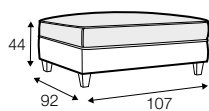

LUX lux

FC fixed

LC loose

modular system

Drawings shown height with leg no. 12 H-8.

footstool 97x82

footstool 107x92

footstool 122x92

2 seater

2,5 seater

3 seater / or 3 seater divided

set 1
3 seater left + armchair wide right

set 2 right / or left
2 seater left / or right + divan right / or left

set 3 right / or left
3 seater left / or right + divan right / or left