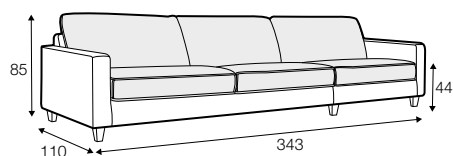

LUX lux

FC fixed

LC loose

modular system

Drawings shown height with leg no. 12 H-8.

footstool 97x82

footstool 107x92

footstool 122x92

2 seater

2,5 seater

3 seater / or 3 seater divided

set 1
3 seater left + armchair wide right

set 2 right / or left
2 seater left / or right + divan right / or left

set 3 right / or left
3 seater left / or right + divan right / or left