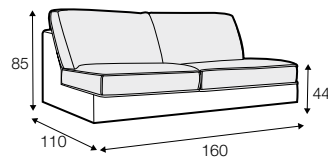

LUX lux

FC fixed

LC loose

modular system

Drawings shown height with leg no. 12 H-8.

footstool 97x82

footstool 107x92

footstool 122x92

set 6
divan left + 3 seater without armrests + divan right

set 7 right / or left
3 seater left / or right + corner 90° + armchair wide right / or left

set 8
3 seater left + corner 90° + 3 seater right

set 9 right / or left
3 seater left / or right + corner 90° + bench right / or left

modular system

elements of the modular system

armchair left / or right

armchair without armrests

armchair wide left / or right

armchair wide without armrests

2 seater left / or right

2 seater without armrests

3 seater left / or right

3 seater without armrests

bench right / or left

divan right / or left

corner 90°

extra dimensions

depth of seat

accessories