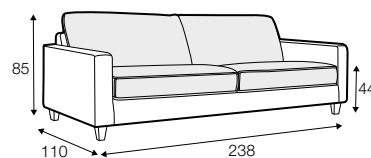

LUX lux

FC fixed

LC loose

modular system

Drawings shown height with leg no. 12 H-8.

footstool 97x82

footstool 107x92

footstool 122x92

2 seater

2,5 seater

3 seater / or 3 seater divided

set 1
3 seater left + armchair wide right

set 2 right / or left
2 seater left / or right + divan right / or left

set 3 right / or left
3 seater left / or right + divan right / or left